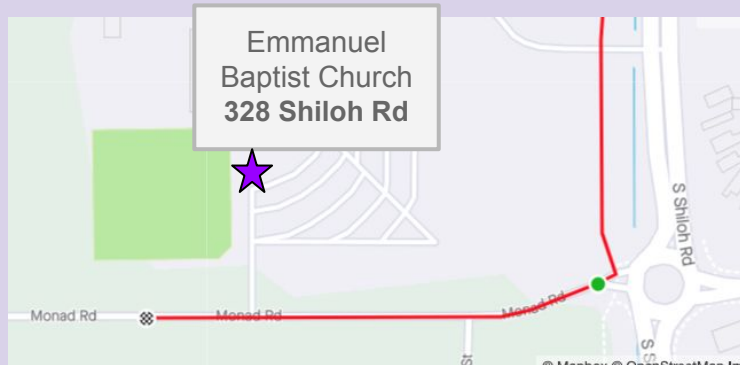

# ★ 2021 Virtual MWR Shiloh Path 2Mi

Print

Export GPX

Export TCX

Edit

Duplicate

## COURSE DETAILS

Distance: **2 mi**  
Elevation Gain: **0 ft**  
Type: **Bike Path**

Parking at Emmanuel Baptist Church

Out and back on Shiloh Bike Path.

Begin on Bike Path at intersection with Monad.  
Travel North on Bike path to Broadwater.  
Return to start.

Find an interactive version of this map on

**STRAVA**

<http://www.strava.com/routes/2819733154123132716>